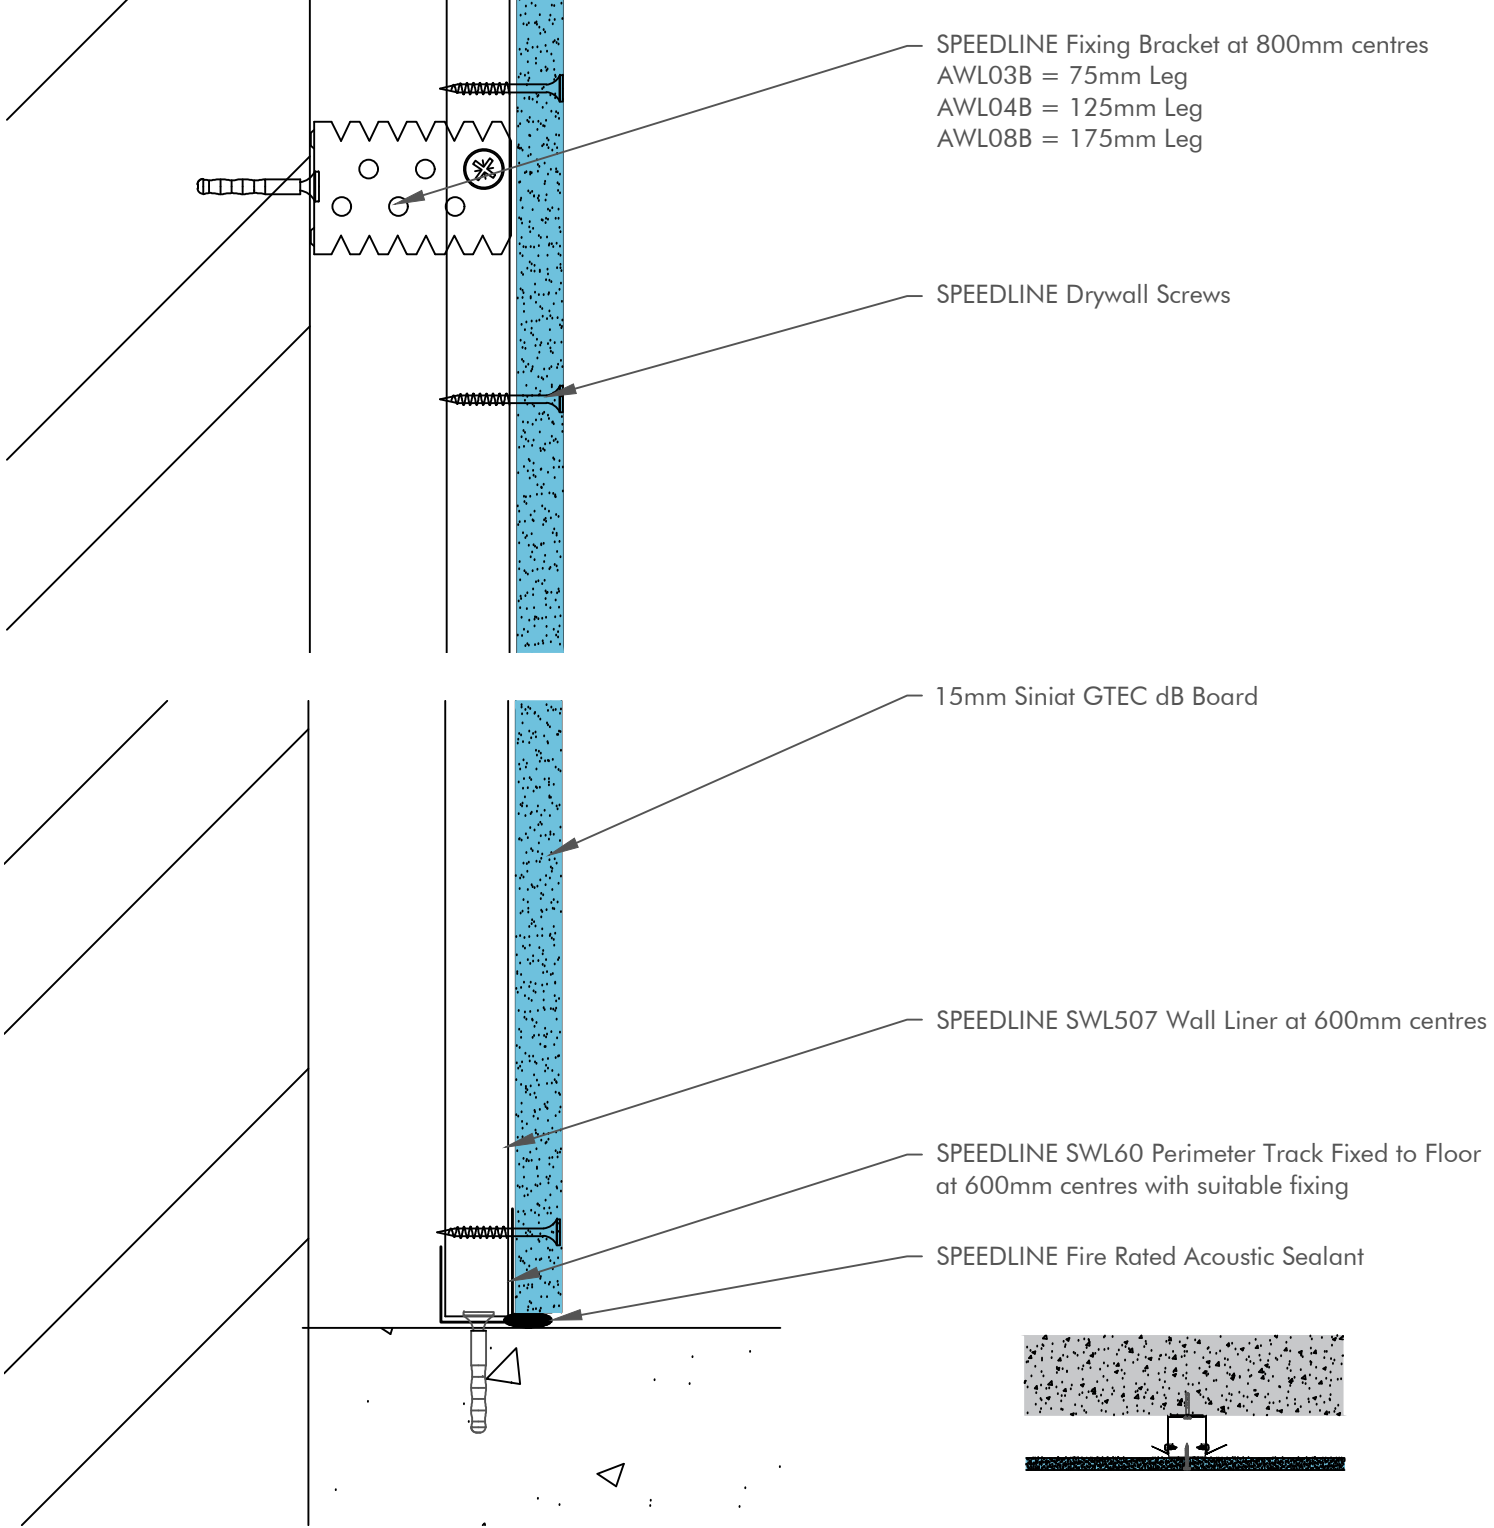

Board Thickness	Speedline Drywall Fixing Length
12.5mm & 15mm	25mm
12.5mm + 12.5mm	25mm + 38mm
12.5mm + 15mm	25mm + 42mm
15mm + 15mm	25mm + 42mm

CDR No: **SCALE:** NTS **DATE:** 17/04/18 **Details to be read in conjunction with project specification guidelines**

WALL LINING SYSTEM - WL507-S-54

All performance data and system specifications are for systems constructed with materials & components as shown. The inclusion or substitution of any other manufacturers materials or components could invalidate test data and system performance and permission must be given in writing by SIG PLC.