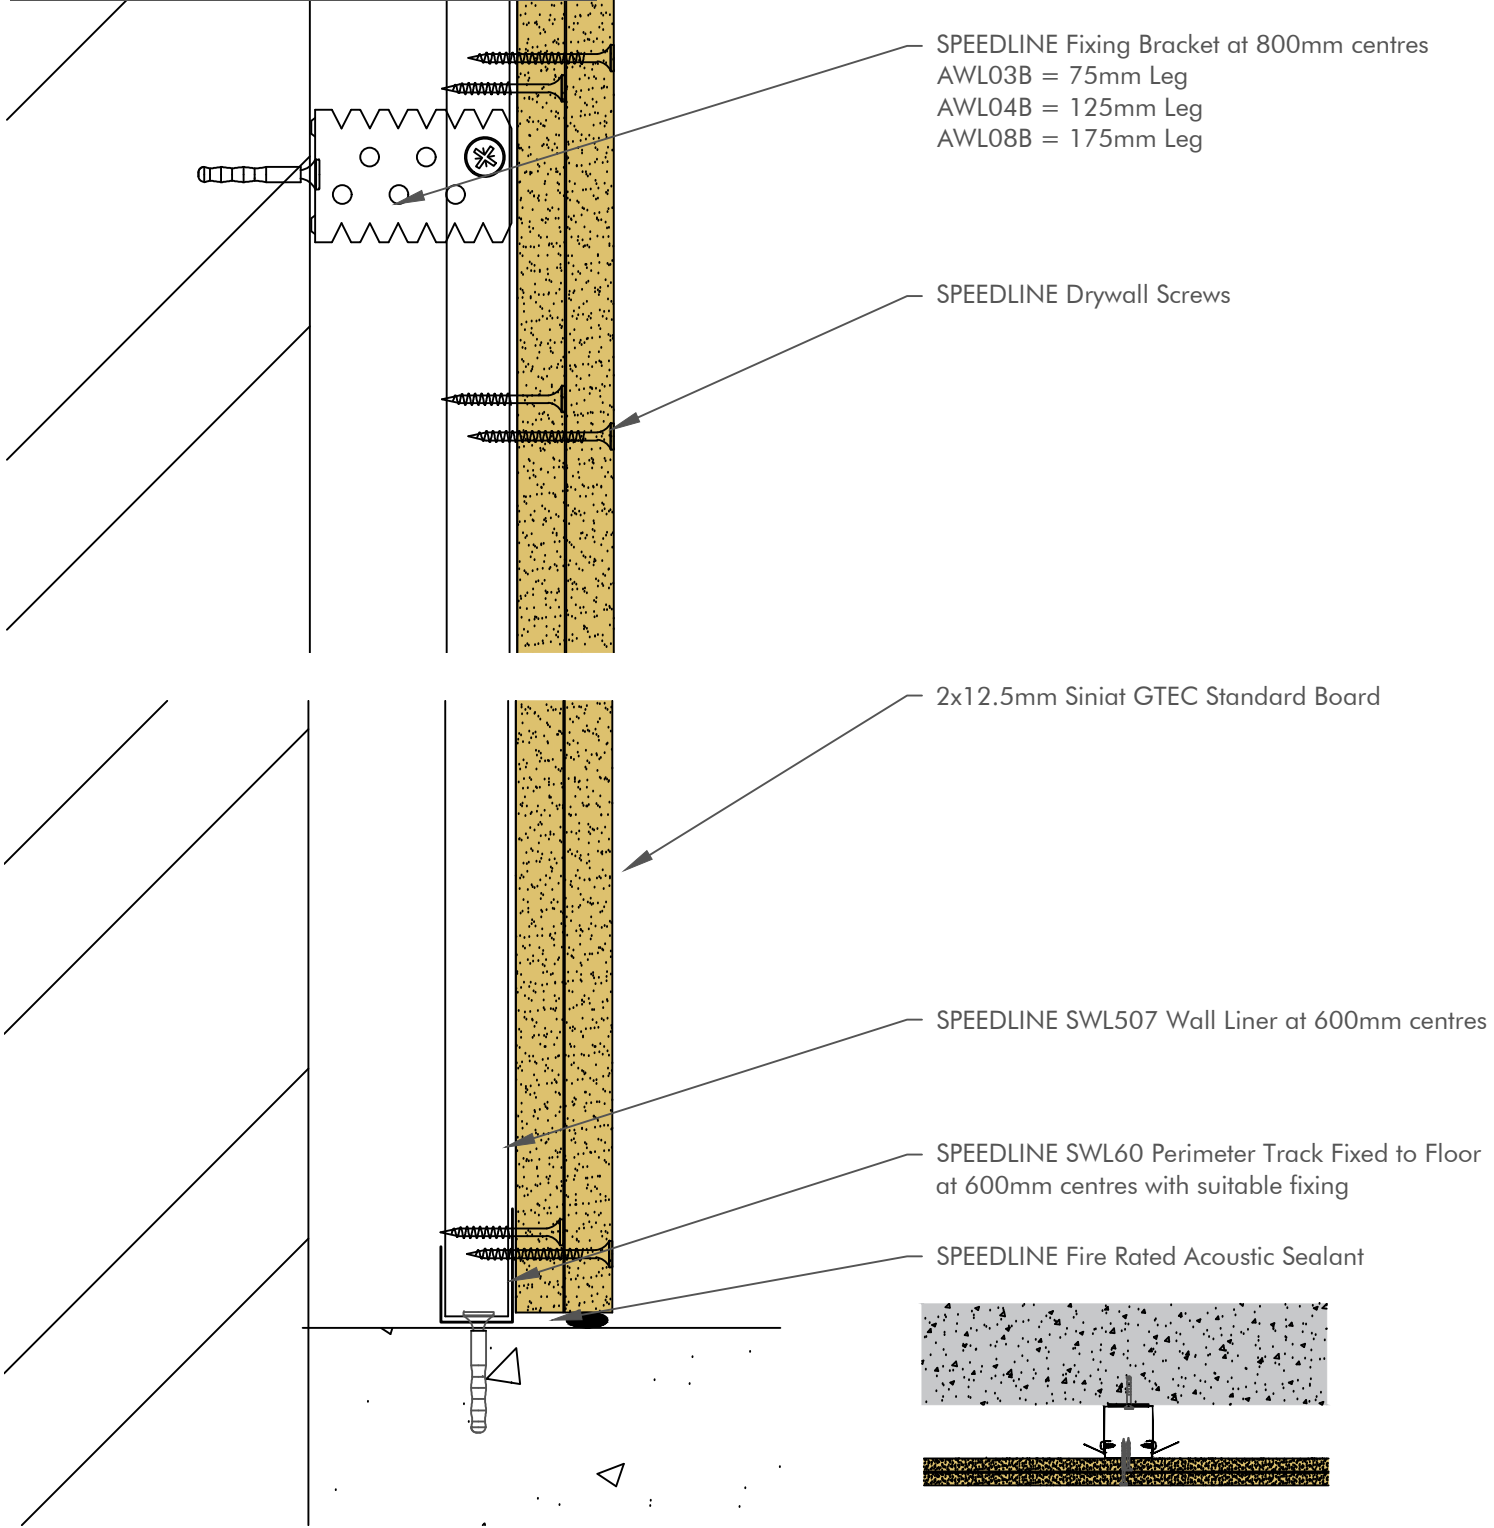

Board Thickness	Speedline Drywall Fixing Length
12.5mm & 15mm	25mm
12.5mm + 12.5mm	25mm + 38mm
12.5mm + 15mm	25mm + 42mm
15mm + 15mm	25mm + 42mm

CDR No: **SCALE:** NTS **DATE:** 17/04/18 **Details to be read in conjunction with project specification guidelines**

WALL LINING SYSTEM - WL507-S-57

All performance data and system specifications are for systems constructed with materials & components as shown. The inclusion or substitution of any other manufacturers materials or components could invalidate test data and system performance and permission must be given in writing by SIG PLC.