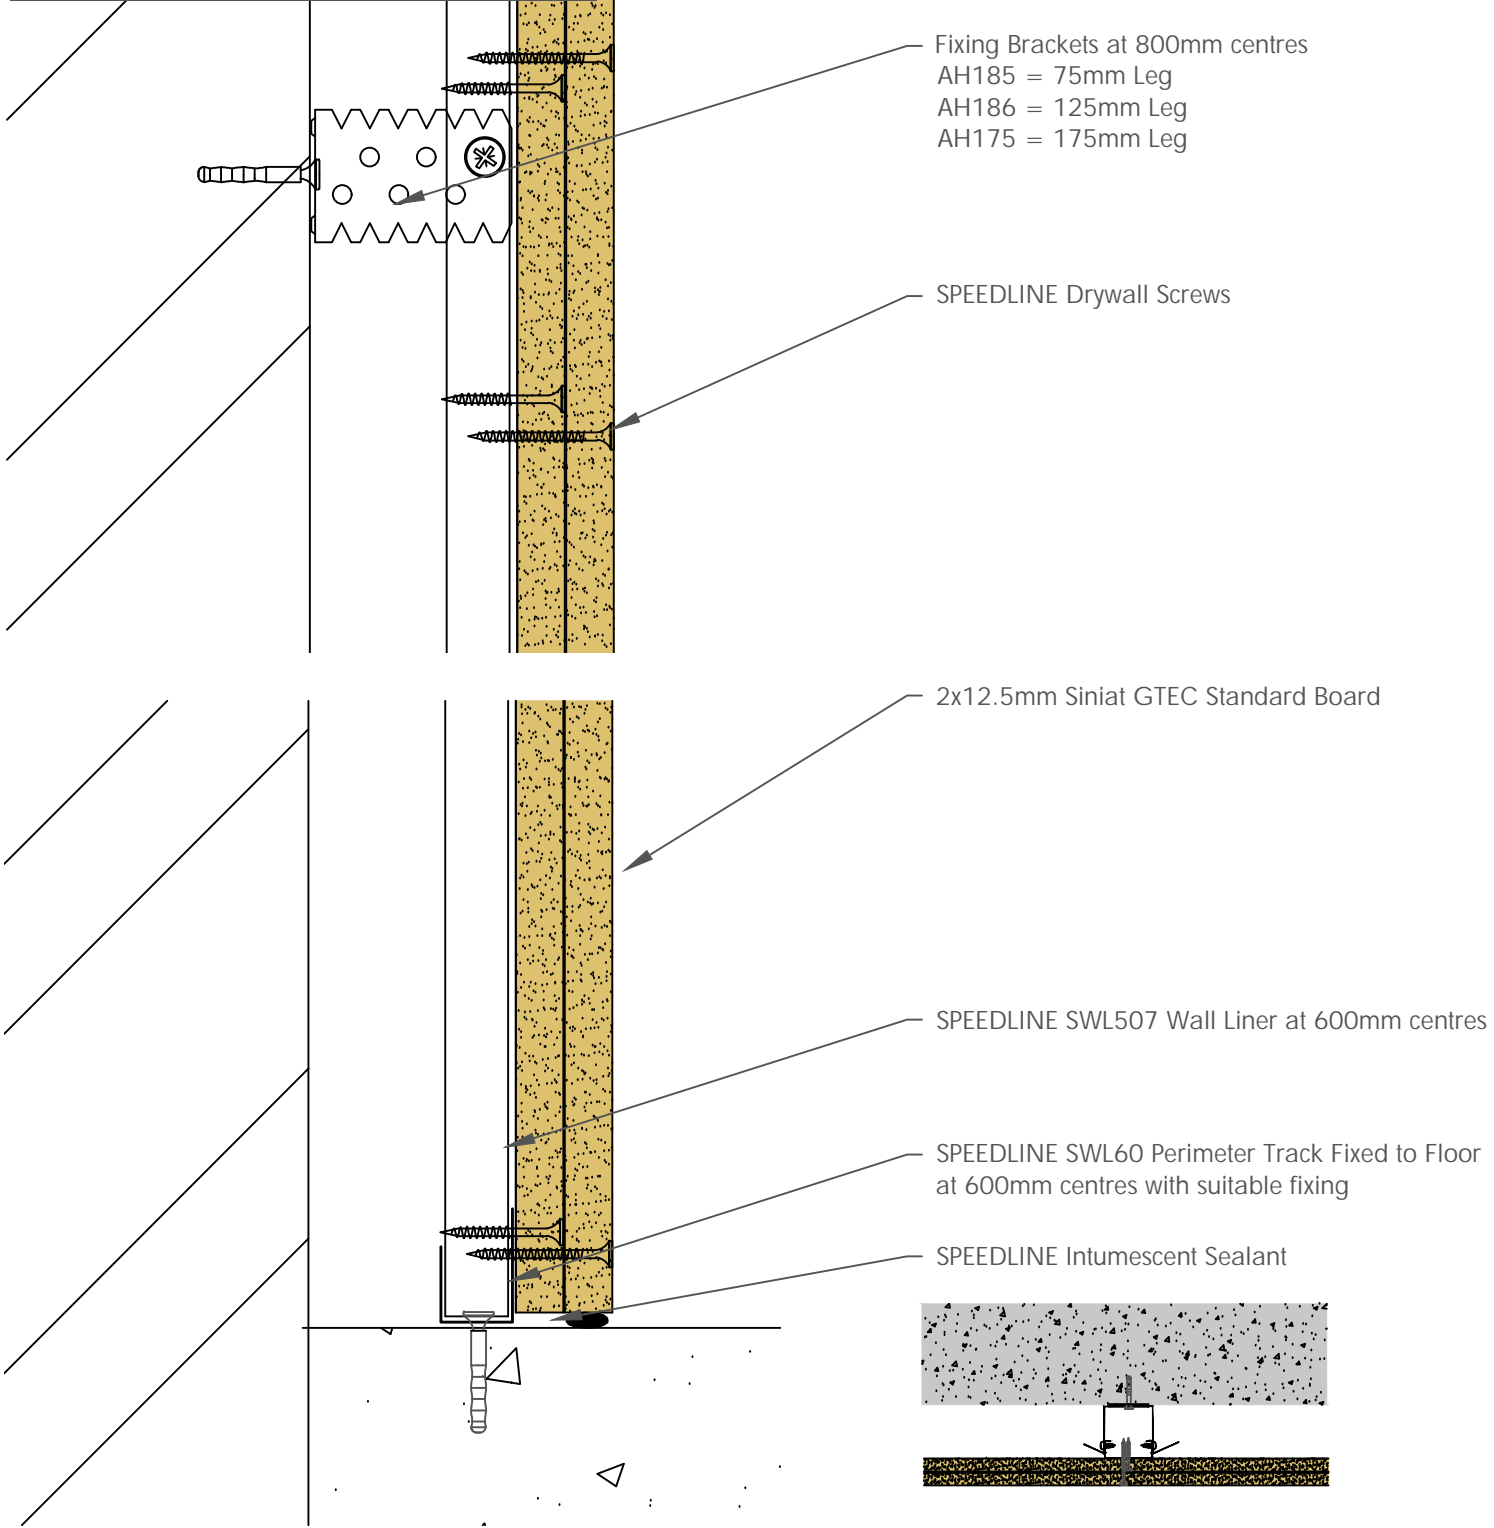

Board Thickness	Speedline Drywall Fixing Length
12.5mm & 15mm	25mm
12.5mm + 12.5mm	25mm + 38mm
12.5mm + 15mm	25mm + 42mm
15mm + 15mm	25mm + 42mm

CDR No: _____ DATE: 23/10/19 _____ Details to be read in conjunction with project specification guidelines

WALL LINING SYSTEM - WL507-S-57

All performance data and system specifications are for systems constructed with materials & components as shown. The inclusion or substitution of any other manufacturers materials or components could invalidate test data and system performance and permission must be given in writing by SIG PLC.