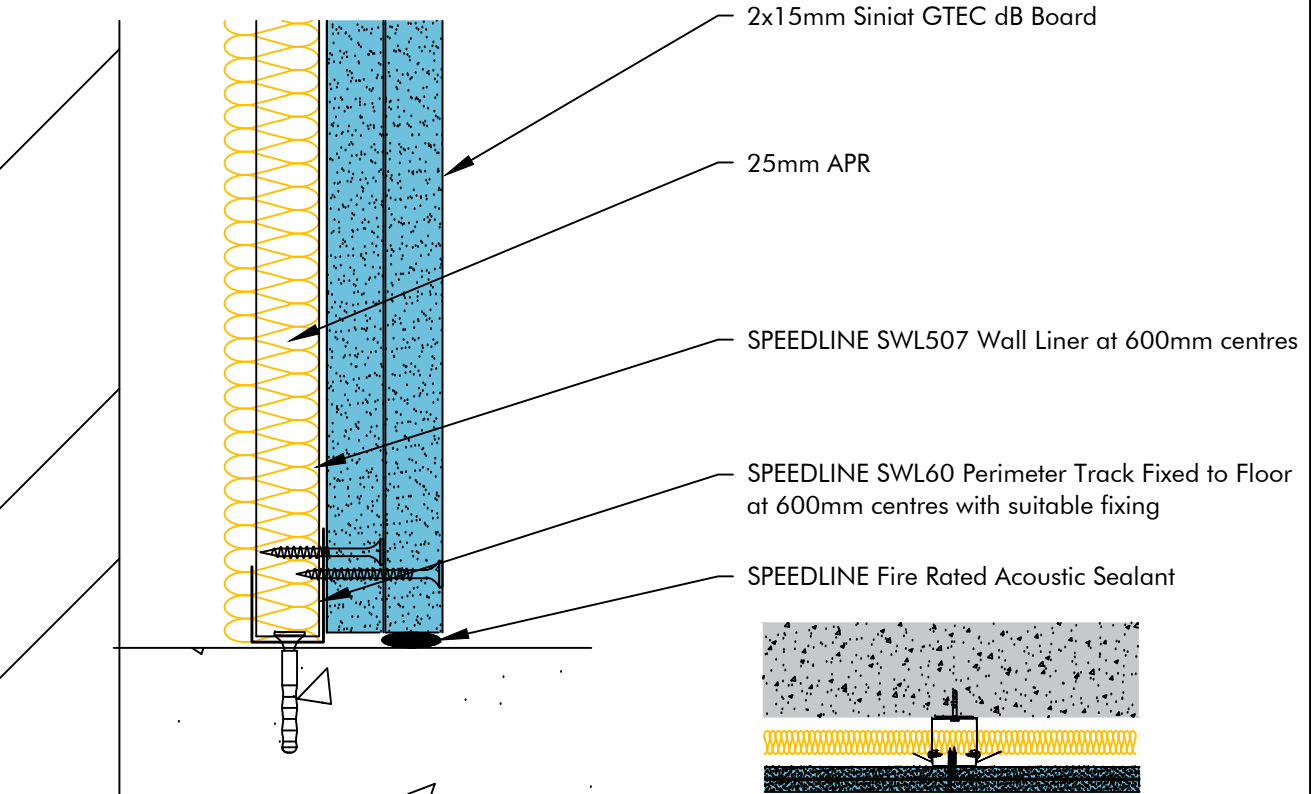

Board Thickness	Speedline Drywall Fixing Length
12.5mm & 15mm	25mm
12.5mm + 12.5mm	25mm + 38mm
12.5mm + 15mm	25mm + 42mm
15mm + 15mm	25mm + 42mm

CDR No: **SCALE:** NTS **DATE:** 17/04/18 **Details to be read in conjunction with project specification guidelines**

WALL LINING SYSTEM - WL507-B-60(25)

All performance data and system specifications are for systems constructed with materials & components as shown. The inclusion or substitution of any other manufacturers materials or components could invalidate test data and system performance and permission must be given in writing by SIG PLC.