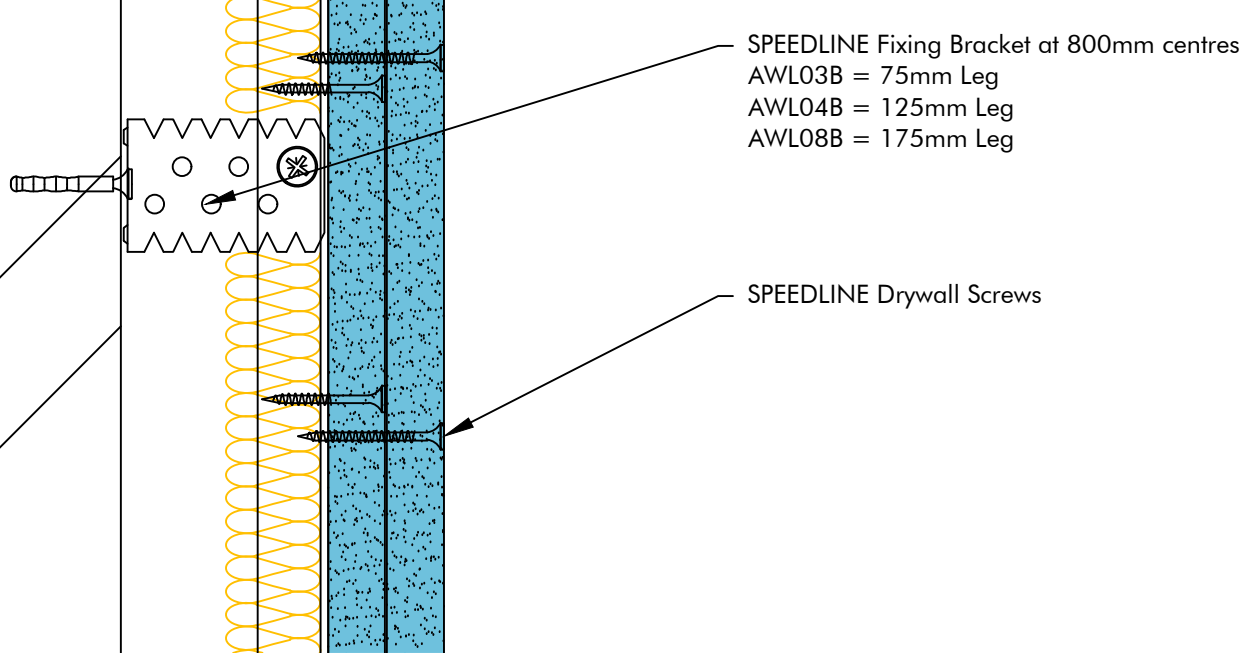

Board Thickness	Speedline Drywall Fixing Length
12.5mm & 15mm	25mm
12.5mm + 12.5mm	25mm + 38mm
12.5mm + 15mm	25mm + 42mm
15mm + 15mm	25mm + 42mm

CDR No: **SCALE:** NTS **DATE:** 17/04/18 **Details to be read in conjunction with project specification guidelines**

WALL LINING SYSTEM - WL507-B-60(25)

All performance data and system specifications are for systems constructed with materials & components as shown. The inclusion or substitution of any other manufacturers materials or components could invalidate test data and system performance and permission must be given in writing by SIG PLC.