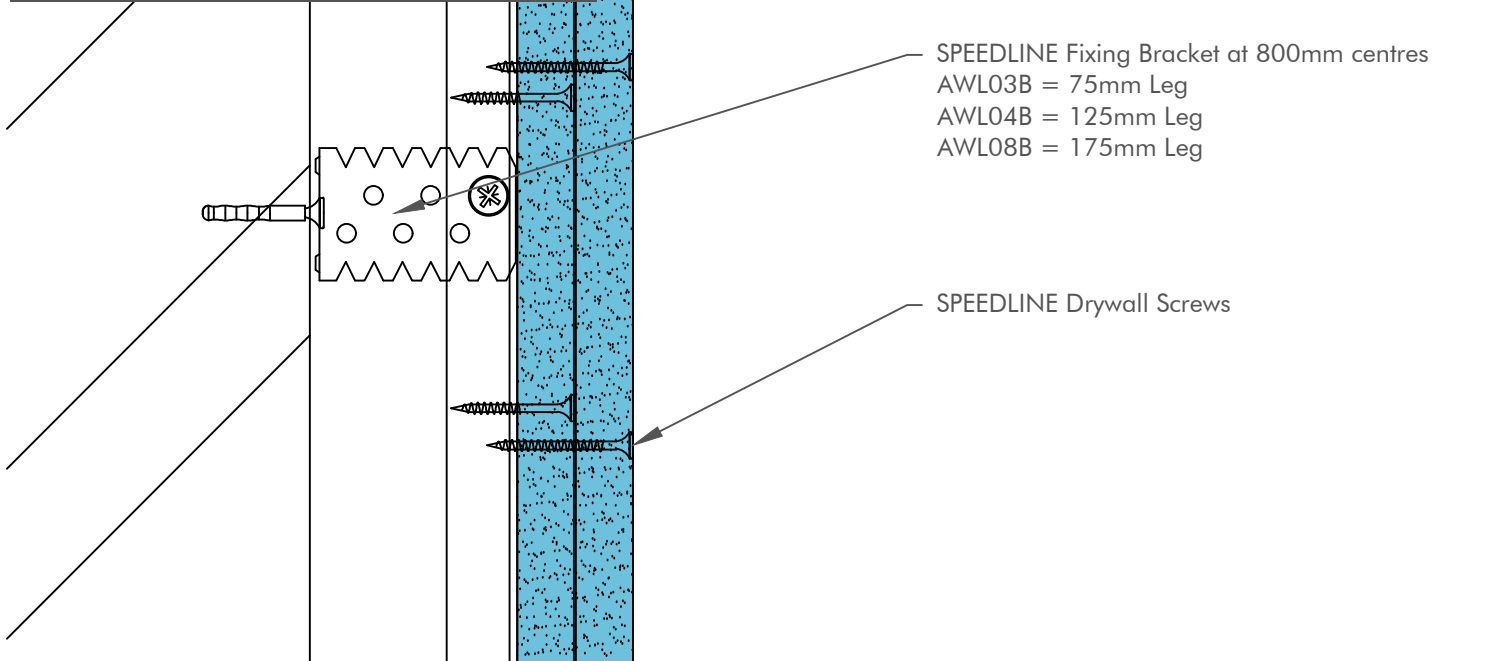

Board Thickness	Speedline Drywall Fixing Length
12.5mm & 15mm	25mm
12.5mm + 12.5mm	25mm + 38mm
12.5mm + 15mm	25mm + 42mm
15mm + 15mm	25mm + 42mm

**CDR No:**      **SCALE:** NTS      **DATE:** 17/04/18      **Details to be read in conjunction with project specification guidelines**

WALL LINING SYSTEM - WL507-S-60

All performance data and system specifications are for systems constructed with materials & components as shown. The inclusion or substitution of any other manufacturers materials or components could invalidate test data and system performance and permission must be given in writing by SIG PLC.