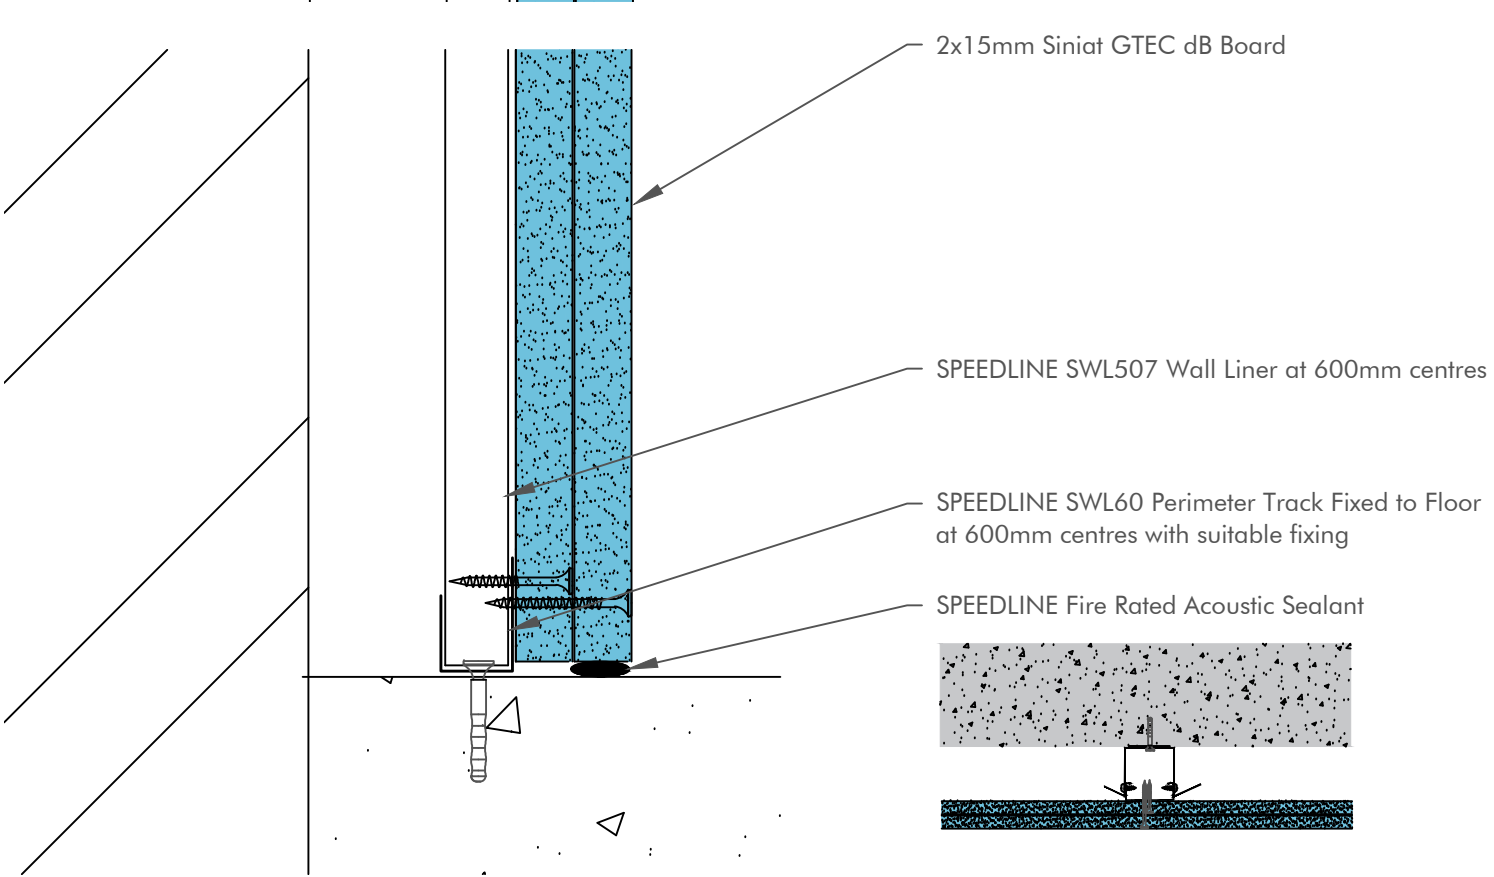

Board Thickness	Speedline Drywall Fixing Length
12.5mm & 15mm	25mm
12.5mm + 12.5mm	25mm + 38mm
12.5mm + 15mm	25mm + 42mm
15mm + 15mm	25mm + 42mm

**CDR No:**      **SCALE:** NTS      **DATE:** 17/04/18      **Details to be read in conjunction with project specification guidelines**

WALL LINING SYSTEM - WL507-S-60

All performance data and system specifications are for systems constructed with materials & components as shown. The inclusion or substitution of any other manufacturers materials or components could invalidate test data and system performance and permission must be given in writing by SIG PLC.