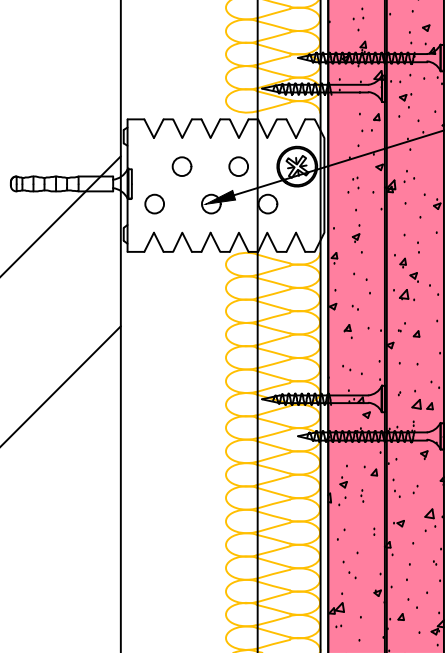

| Board Thickness | Speedline Drywall Fixing Length |
|-----------------|---------------------------------|
| 12.5mm & 15mm   | 25mm                            |
| 12.5mm + 12.5mm | 25mm + 38mm                     |
| 12.5mm + 15mm   | 25mm + 42mm                     |
| 15mm + 15mm     | 25mm + 42mm                     |

SPEEDLINE Fixing Bracket at 800mm centres  
 AWL03B = 75mm Leg  
 AWL04B = 125mm Leg  
 AWL08B = 175mm Leg

SPEEDLINE Drywall Screws

2x15mm Siniat GTEC Fire Board

25mm APR

SPEEDLINE SWL507 Wall Liner at 600mm centres

SPEEDLINE SWL60 Perimeter Track Fixed to Floor at 600mm centres with suitable fixing

SPEEDLINE Fire Rated Acoustic Sealant

**CDR No:**      **SCALE:** NTS      **DATE:** 17/04/18      **Details to be read in conjunction with project specification guidelines**

WALL LINING SYSTEM - WL507-B-62(25)

All performance data and system specifications are for systems constructed with materials & components as shown. The inclusion or substitution of any other manufacturers materials or components could invalidate test data and system performance and permission must be given in writing by SIG PLC.