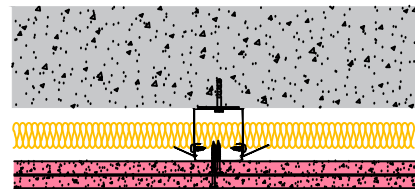

| Board Thickness | Speedline Drywall Fixing Length |
|-----------------|---------------------------------|
| 12.5mm & 15mm   | 25mm                            |
| 12.5mm + 12.5mm | 25mm + 38mm                     |
| 12.5mm + 15mm   | 25mm + 42mm                     |
| 15mm + 15mm     | 25mm + 42mm                     |

SPEEDLINE Fixing Bracket at 800mm centres  
 AWL03B = 75mm Leg  
 AWL04B = 125mm Leg  
 AWL08B = 175mm Leg

SPEEDLINE Drywall Screws

2x15mm Siniat GTEC Fire Board

25mm APR

SPEEDLINE SWL507 Wall Liner at 600mm centres

SPEEDLINE SWL60 Perimeter Track Fixed to Floor at 600mm centres with suitable fixing

SPEEDLINE Fire Rated Acoustic Sealant

**CDR No:**      **SCALE:** NTS      **DATE:** 17/04/18      **Details to be read in conjunction with project specification guidelines**