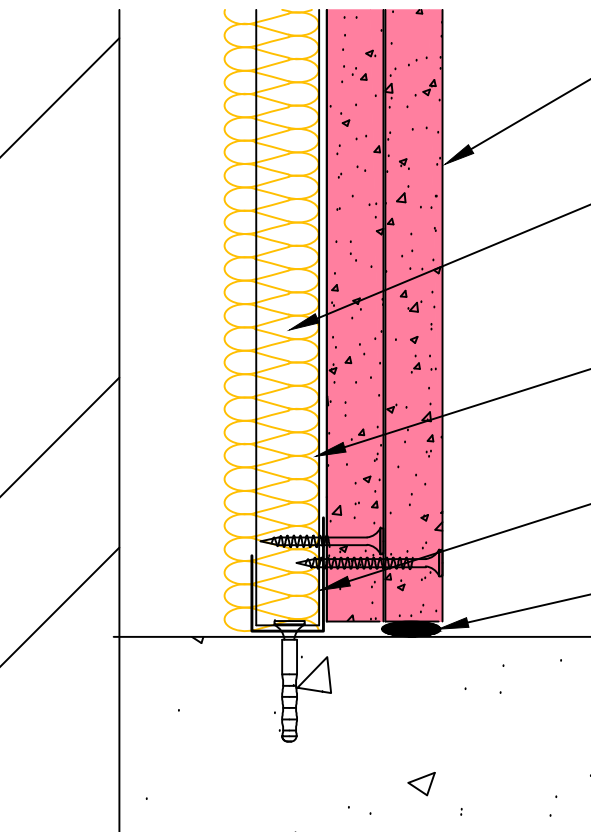

| Board Thickness | Speedline Drywall Fixing Length |
|-----------------|---------------------------------|
| 12.5mm & 15mm   | 25mm                            |
| 12.5mm + 12.5mm | 25mm + 38mm                     |
| 12.5mm + 15mm   | 25mm + 42mm                     |
| 15mm + 15mm     | 25mm + 42mm                     |

SPEEDLINE Fixing Bracket at 800mm centres  
 AWL03B = 75mm Leg  
 AWL04B = 125mm Leg  
 AWL08B = 175mm Leg

SPEEDLINE Drywall Screws

2x15mm Siniat GTEC Fire Board

25mm APR

SPEEDLINE SWL507 Wall Liner at 600mm centres

SPEEDLINE SWL60 Perimeter Track Fixed to Floor at 600mm centres with suitable fixing

SPEEDLINE Fire Rated Acoustic Sealant

**CDR No:**      **SCALE:** NTS      **DATE:** 17/04/18      **Details to be read in conjunction with project specification guidelines**