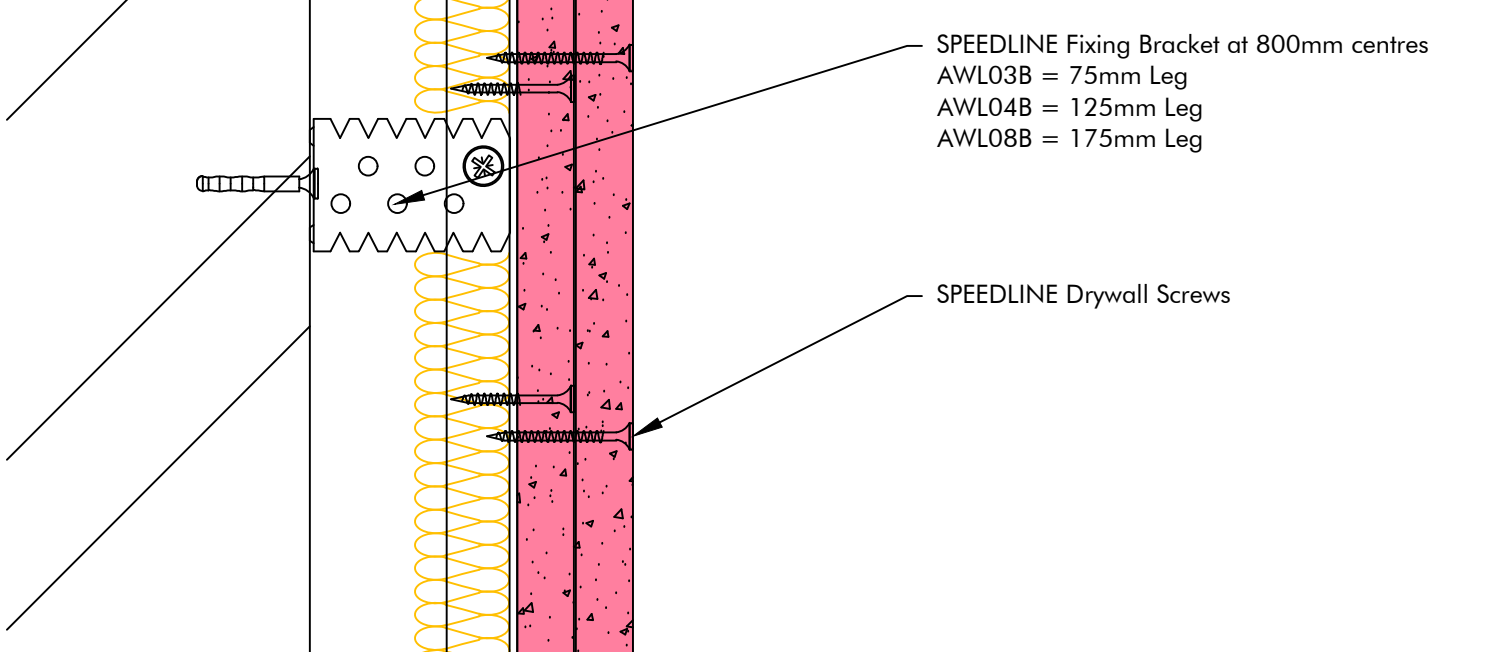

Board Thickness	Speedline Drywall Fixing Length
12.5mm & 15mm	25mm
12.5mm + 12.5mm	25mm + 38mm
12.5mm + 15mm	25mm + 42mm
15mm + 15mm	25mm + 42mm

**CDR No:**      **SCALE:** NTS      **DATE:** 17/04/18      **Details to be read in conjunction with project specification guidelines**

WALL LINING SYSTEM - WL507-S-62(50)

All performance data and system specifications are for systems constructed with materials & components as shown. The inclusion or substitution of any other manufacturers materials or components could invalidate test data and system performance and permission must be given in writing by SIG PLC.