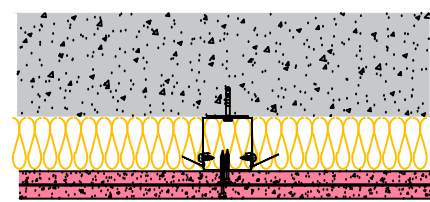

Board Thickness	Speedline Drywall Fixing Length
12.5mm & 15mm	25mm
12.5mm + 12.5mm	25mm + 38mm
12.5mm + 15mm	25mm + 42mm
15mm + 15mm	25mm + 42mm

**CDR No:**      **SCALE:** NTS      **DATE:** 17/04/18      **Details to be read in conjunction with project specification guidelines**

WALL LINING SYSTEM - WL507-S-62(50)

All performance data and system specifications are for systems constructed with materials & components as shown. The inclusion or substitution of any other manufacturers materials or components could invalidate test data and system performance and permission must be given in writing by SIG PLC.