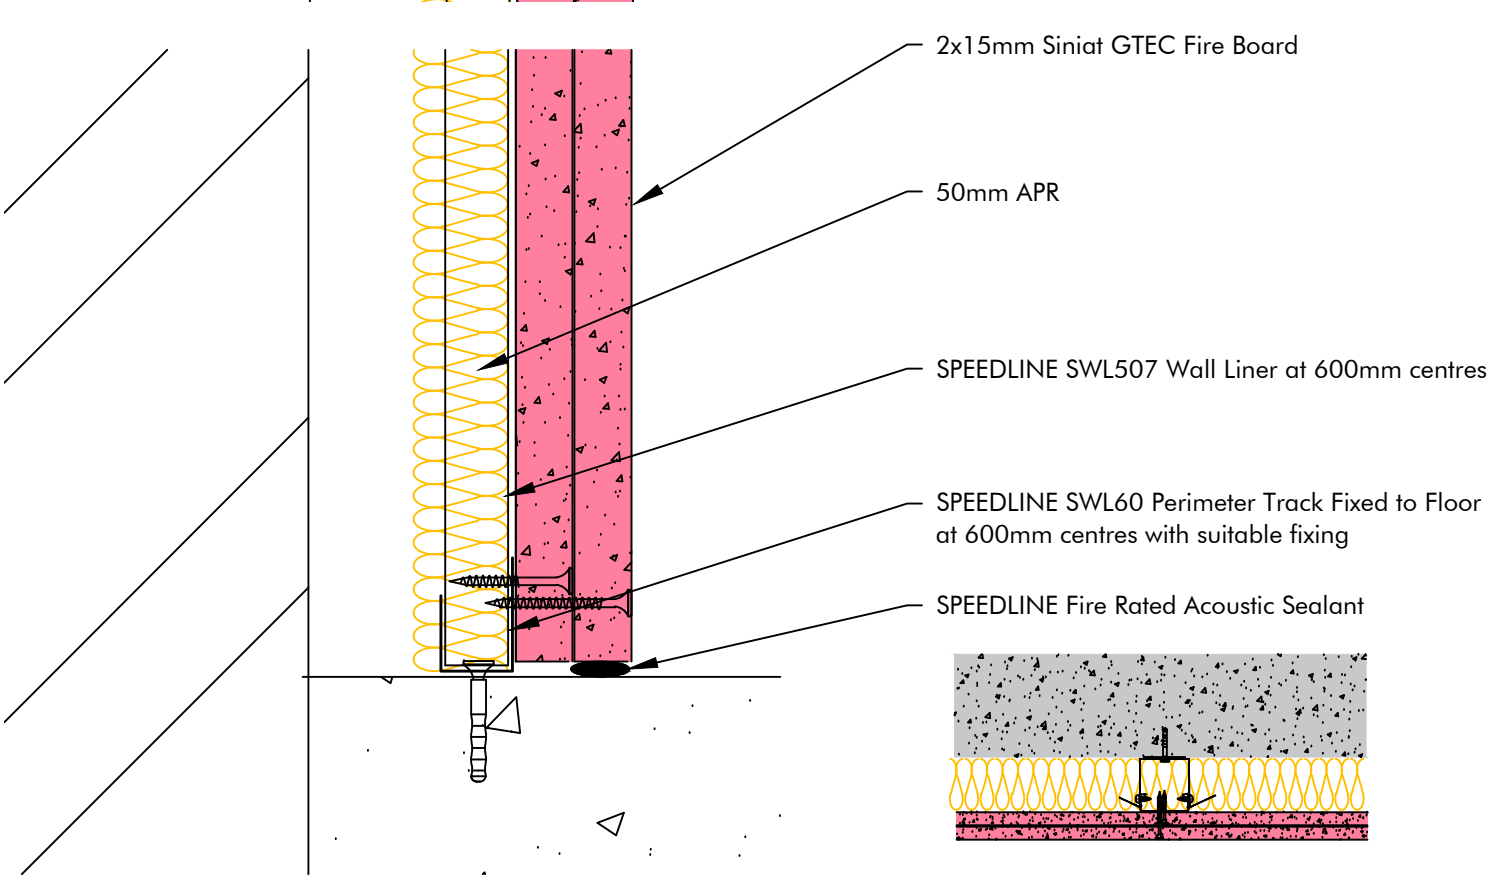

Board Thickness	Speedline Drywall Fixing Length
12.5mm & 15mm	25mm
12.5mm + 12.5mm	25mm + 38mm
12.5mm + 15mm	25mm + 42mm
15mm + 15mm	25mm + 42mm

**CDR No:**      **SCALE:** NTS      **DATE:** 17/04/18      **Details to be read in conjunction with project specification guidelines**

WALL LINING SYSTEM - WL507-S-62(50)

All performance data and system specifications are for systems constructed with materials & components as shown. The inclusion or substitution of any other manufacturers materials or components could invalidate test data and system performance and permission must be given in writing by SIG PLC.