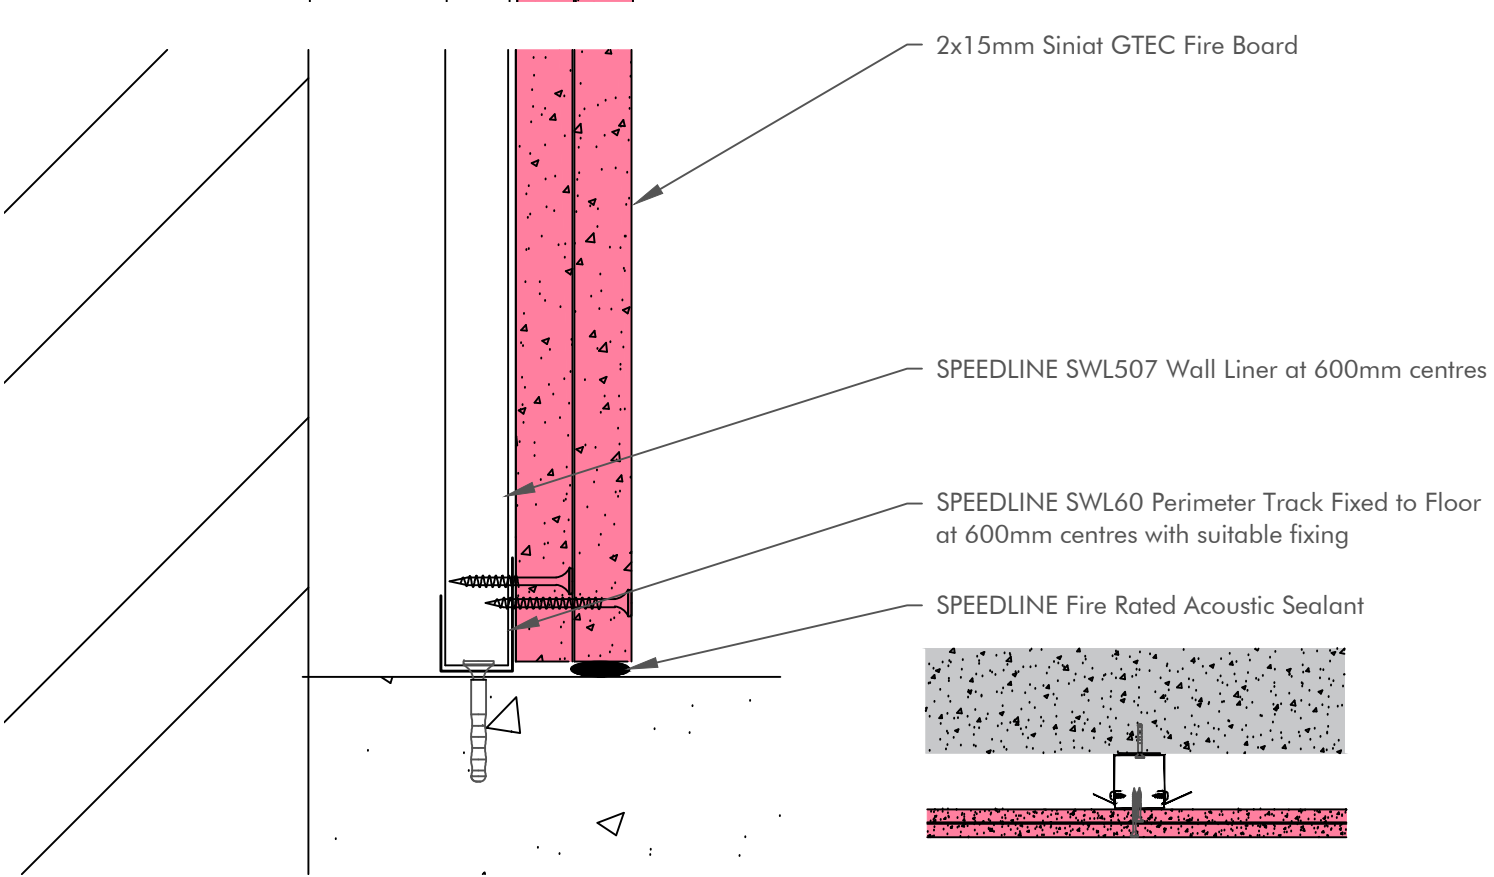

Board Thickness	Speedline Drywall Fixing Length
12.5mm & 15mm	25mm
12.5mm + 12.5mm	25mm + 38mm
12.5mm + 15mm	25mm + 42mm
15mm + 15mm	25mm + 42mm

CDR No: **SCALE:** NTS **DATE:** 17/04/18 **Details to be read in conjunction with project specification guidelines**

WALL LINING SYSTEM - WL507-S-62

All performance data and system specifications are for systems constructed with materials & components as shown. The inclusion or substitution of any other manufacturers materials or components could invalidate test data and system performance and permission must be given in writing by SIG PLC.