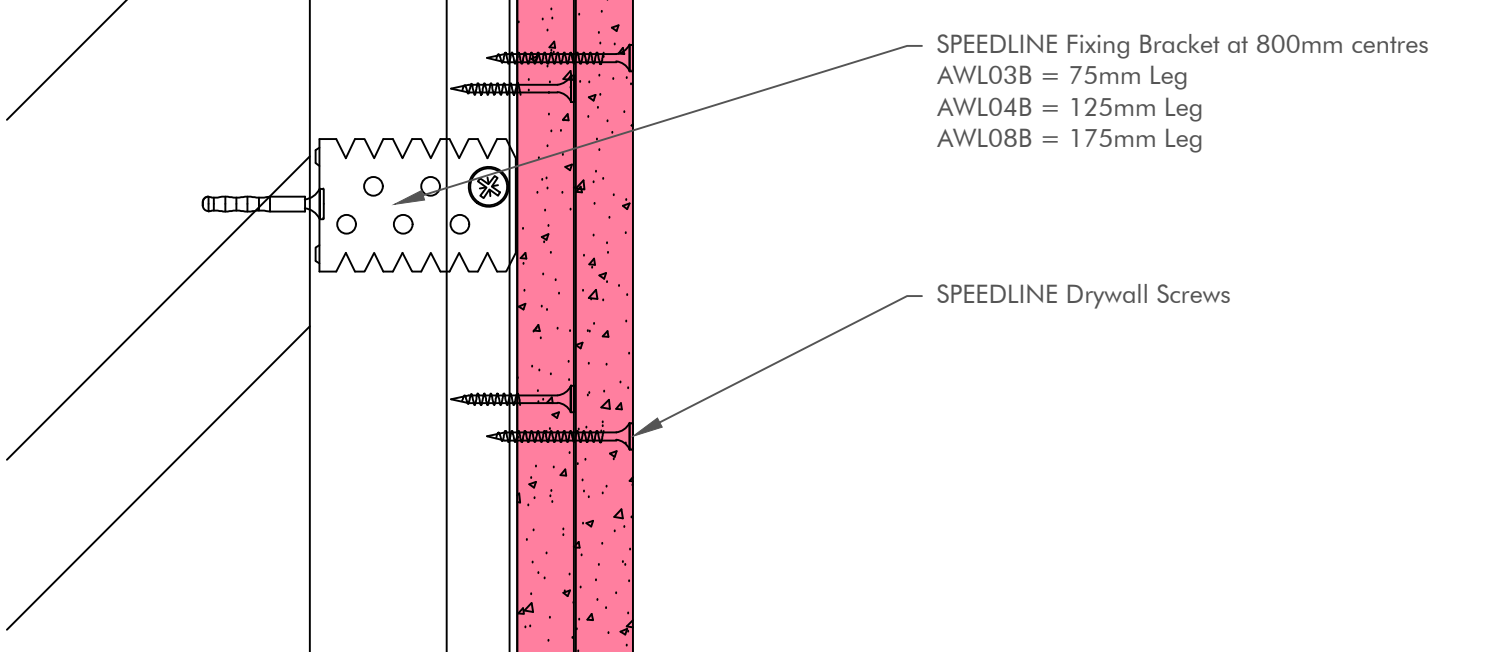

Board Thickness	Speedline Drywall Fixing Length
12.5mm & 15mm	25mm
12.5mm + 12.5mm	25mm + 38mm
12.5mm + 15mm	25mm + 42mm
15mm + 15mm	25mm + 42mm

CDR No: **SCALE:** NTS **DATE:** 17/04/18 **Details to be read in conjunction with project specification guidelines**

WALL LINING SYSTEM - WL507-S-62

All performance data and system specifications are for systems constructed with materials & components as shown. The inclusion or substitution of any other manufacturers materials or components could invalidate test data and system performance and permission must be given in writing by SIG PLC.